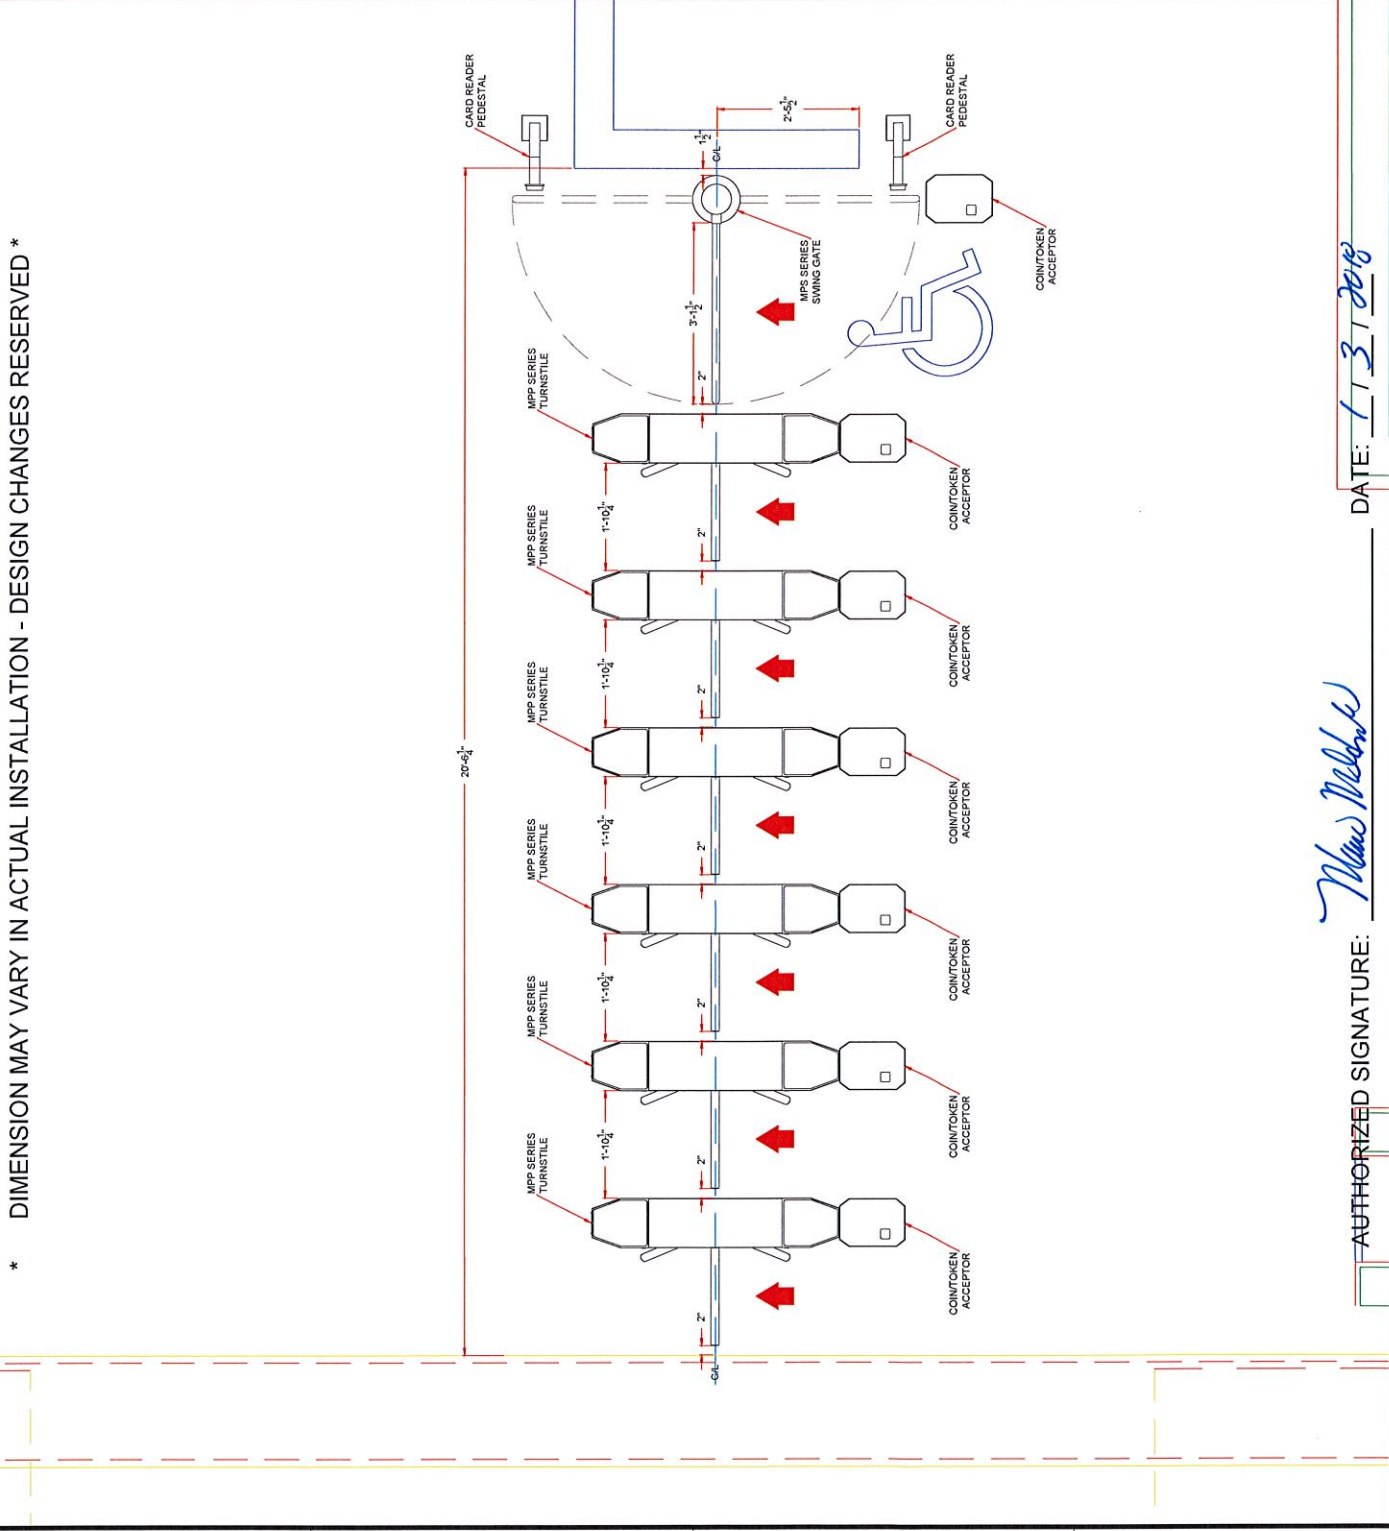

FIRST DRAWN	BY
09/28/14	CJC
REVISED	BY
09/29/15	CJC
04/20/17	CJC
11/15/17	CJC
12/11/17	CJC

WWW.TURNSTILES.US

8641 South Warhawk Rd. Conifer, CO 80433
Patrick McAllister Tel: 303-670-1099

EQUIPMENT LOCATION DETAIL	
City of Laredo - 1st Floor	
MPP Turnstile - MPS ADA Gate Access Control	
DWG	121117
CITY OF LAREDO 1st FLOOR	
ELD REV C	
DATE	12/11/17
SCALE =	< >
SHEET - 1 OF 2	