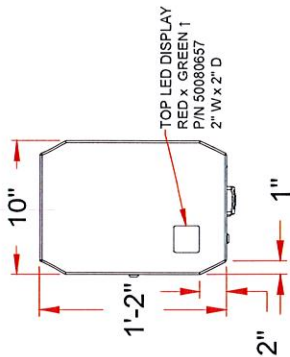

* DIMENSIONS MAY VARY IN ACTUAL INSTALLATION - FABRICATION CHANGES RESERVED *

TOP VIEW