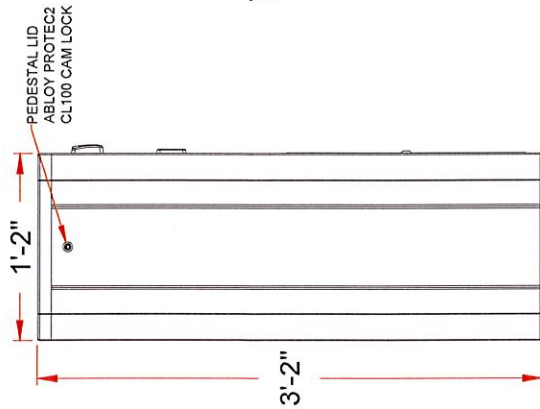

* DIMENSIONS MAY VARY IN ACTUAL INSTALLATION - FABRICATION CHANGES RESERVED *

TOP VIEW

FACE VIEW

LEFT SIDE VIEW

BACK VIEW

FIRST DRAWN	BY
9/25/17	CJC
REVISED	BY
10/23/17	CJC
10/25/17	CJC
11/14/17	CJC

www.TURNSTILES.us
 8641 South Warhawk Rd. Conifer, CO 80433
 Patrick McAllister Tel: 303-670-1099