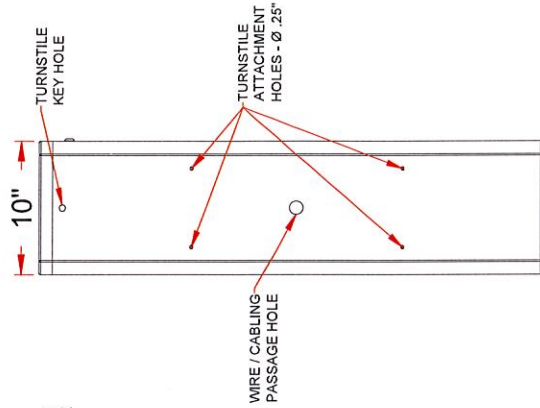

* DIMENSIONS MAY VARY IN ACTUAL INSTALLATION - FABRICATION CHANGES RESERVED *

TOP VIEW

FACE VIEW

LEFT SIDE VIEW

BACK VIEW

FIRST DRAWN	BY
9/25/17	CJC
REVISED	BY
10/23/17	CJC
10/25/17	CJC
11/14/17	CJC

www.TURNSTILES.us
 8641 South Warhawk Rd. Conifer, CO 80433
 Patrick McAllister Tel: 303-670-1099

2D Equipment Detail	
City of Laredo Coin Acceptor Pedestal Redesign	
DWG#	111417
CITY OF LAREDO C.A.P. 2-ED REVISIONS	
DATE	11 / 14 / 17
SCALE	< >
SHEET - 2 OF 6	

AUTHORIZED SIGNATURE: *Mark Padgett* DATE: 1/3/2018