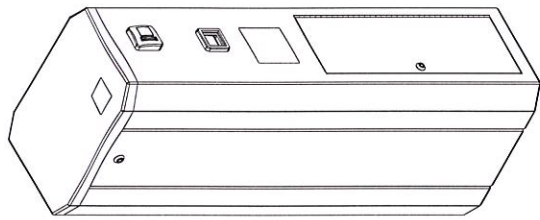

* DIMENSIONS MAY VARY IN ACTUAL INSTALLATION - FABRICATION CHANGES RESERVED *

TOP VIEW

FACE VIEW

LEFT SIDE VIEW

BACK VIEW

FIRST DRAWN	BY
9/25/17	CJC
REVISED	BY
10/23/17	CJC
10/25/17	CJC
11/14/17	CJC

www.TURNSTILES.us
 8641 South Warhawk Rd. Conifer, CO 80433
 Patrick McAllister Tel: 303-670-1099