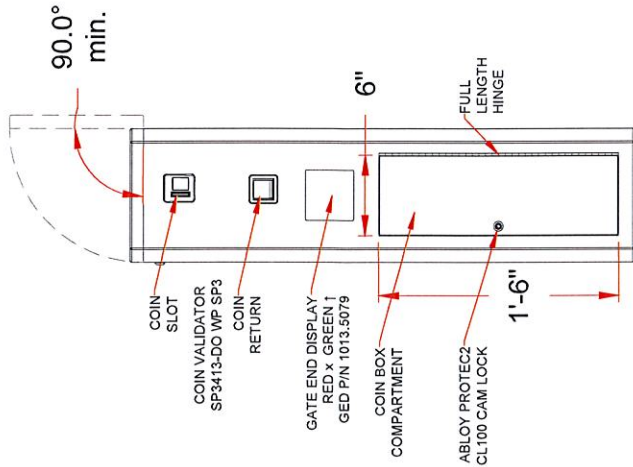

* DIMENSIONS MAY VARY IN ACTUAL INSTALLATION - FABRICATION CHANGES RESERVED *

TOP VIEW

FACE VIEW

LEFT SIDE VIEW

BACK VIEW

FIRST DRAWN	BY
9/25/17	CJC
REVISED	BY
10/23/17	CJC
10/25/17	CJC
11/14/17	CJC

www.TURNSTILES.us
 8641 South Warhawk Rd. Conifer, CO 80433
 Patrick McAllister Tel: 303-670-1099

2D Equipment Detail	
City of Laredo Coin Acceptor Pedestal Redesign	
DWG#	111417
CITY OF LAREDO C.A.P. 2-ED REVISIONS	
DATE	11 / 14 / 17
SCALE	< >
SHEET - 2 OF 6	

AUTHORIZED SIGNATURE: *Mark Padgett* DATE: 1/3/2018